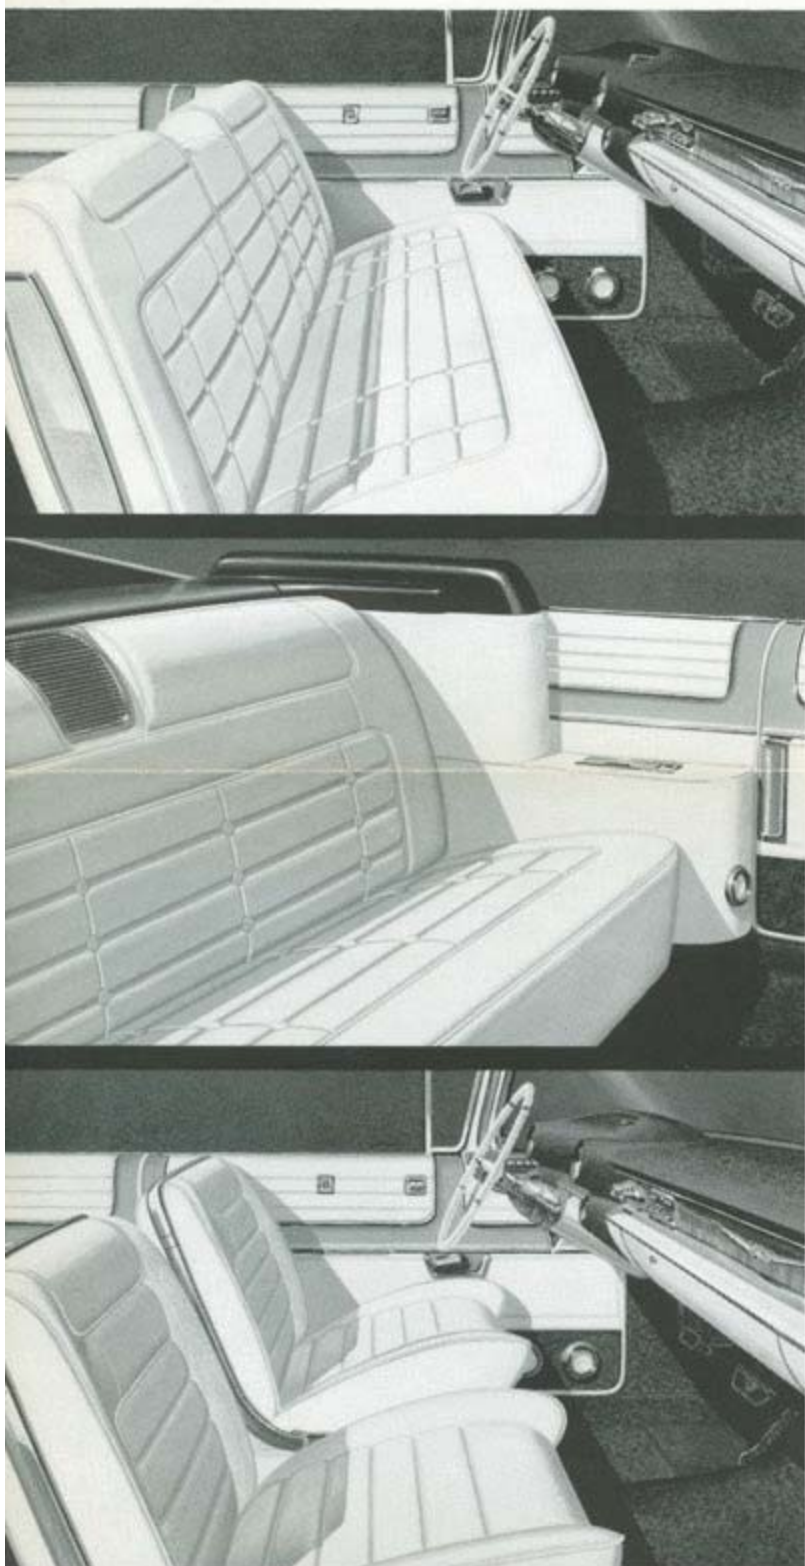

The fabulous Eldorado Biarritz brings the glamour and zest of open-car motoring to heights of comfort, convenience and luxury never before attained. Completely equipped with air suspension, the 345-horsepower "Q" engine and every power and convenience accessory, it affords unique motoring enjoyment in a setting of interiors unmatched for lasting luxury and beauty. All-leather upholstery selections are offered in a choice of solid Red, solid White, solid Black, Gray metallic, Blue metallic, Slate Green metallic or Bronze metallic with contrasting deep-grained Cardiff leather for seat and seat back inserts and fine-grained Florentine leather for bolsters and trim. In addition to the conventional front seat styling with its wide center armrest, the Eldorado Biarritz is available with full bucket-type front seats for the more sports-minded and for those who appreciate the extra support provided by the contoured back rest.

UPHOLSTERY SELECTIONS*

10. WHITE CARDIFF GRAIN LEATHER with WHITE FLORENTINE LEATHER bolsters and trim.
  11. BLACK CARDIFF GRAIN LEATHER with BLACK FLORENTINE LEATHER bolsters and trim.
  12. GRAY METALLIC CARDIFF GRAIN LEATHER with GRAY METALLIC FLORENTINE LEATHER bolsters and trim.
  13. BLUE METALLIC CARDIFF GRAIN LEATHER with BLUE METALLIC FLORENTINE LEATHER bolsters and trim.
  17. SLATE GREEN METALLIC CARDIFF GRAIN LEATHER with SLATE GREEN METALLIC FLORENTINE LEATHER bolsters and trim.
  18. BRONZE METALLIC CARDIFF GRAIN LEATHER with BRONZE METALLIC FLORENTINE LEATHER bolsters and trim.
  19. RED CARDIFF GRAIN LEATHER with RED FLORENTINE LEATHER bolsters and trim.
2. TOP COLORS: 1. IVORY 2. BLACK 3. BRONZE
   7. SLATE GREEN 8. BLUE
3. *Add B after upholstery code number when selecting Bucket Seats.