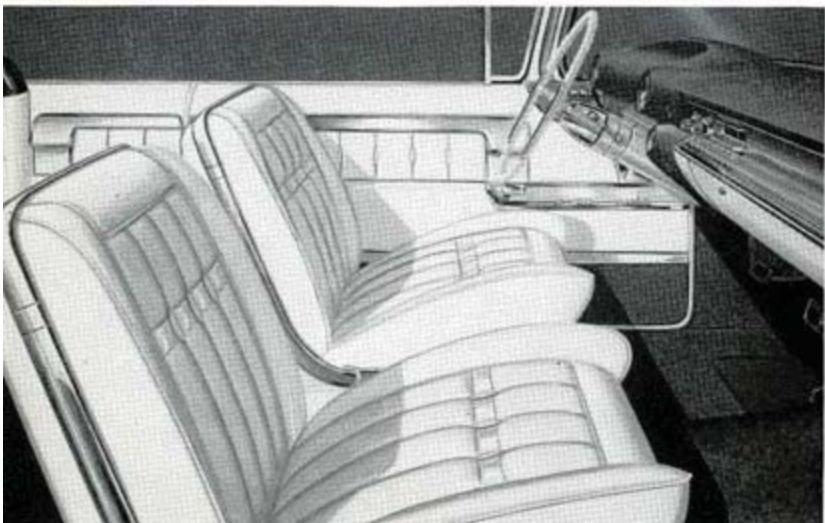

ELDORADO BIARRITZ

1960

42

The glamour and zest of open-car motoring are brought to new heights of comfort, convenience and luxury in the fabulous Eldorado Biarritz. Fully equipped with air suspension, the 345-horsepower "Q" engine and every power and convenience accessory, it offers unique motoring enjoyment in a setting of interiors unmatched for lasting luxury and beauty. All-leather upholstery selections include a choice of solid Red, White, Black, Locarno Blue, Beige Metallic, Dundee Green or Silver Metallic, all with deep-grained Cardiff leather for seat and seat back inserts with fine-grain Florentine leather bolsters. In addition to the conventional front seat styling, the Eldorado Biarritz is available with full bucket-type front seats for the more sports minded and for those who appreciate the extra support provided by the contoured back rest.