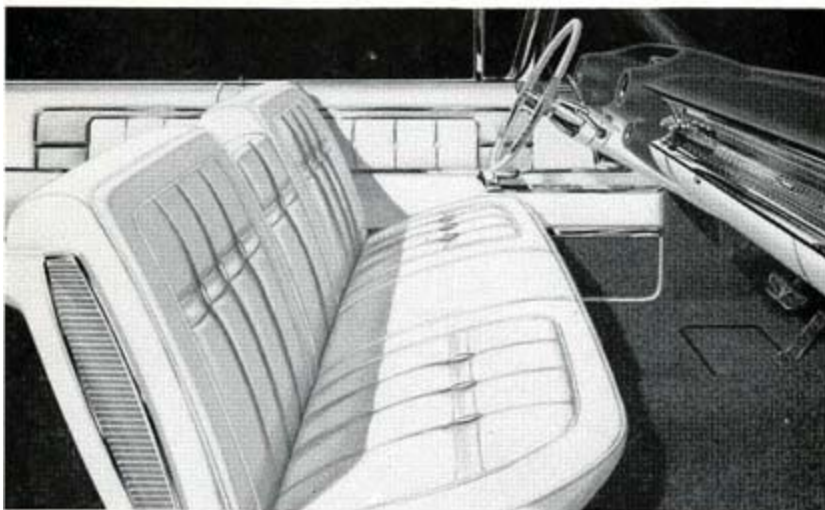

ELDORADO BIARRITZ

1960

42

The glamour and zest of open-car motoring are brought to new heights of comfort, convenience and luxury in the fabulous Eldorado Biarritz. Fully equipped with air suspension, the 345-horsepower "Q" engine and every power and convenience accessory, it offers unique motoring enjoyment in a setting of interiors unmatched for lasting luxury and beauty. All-leather upholstery selections include a choice of solid Red, White, Black, Locarno Blue, Beige Metallic, Dundee Green or Silver Metallic, all with deep-grained Cardiff leather for seat and seat back inserts with fine-grain Florentine leather bolsters. In addition to the conventional front seat styling, the Eldorado Biarritz is available with full bucket-type front seats for the more sports minded and for those who appreciate the extra support provided by the contoured back rest.

TOP COLORS: 1. IVORY 2. BLACK 3. BEIGE
5. LUCERNE BLUE 7. CARRARA GREEN

*Add B after upholstery code number when selecting Bucket Seats.

ELDORADO BIARRITZ

BASIC SPECIFICATIONS

Wheelbase	130"
Length, over-all	225"
Width, over-all	79.1"
Height, over-all	54.9"
Engine Horsepower	345