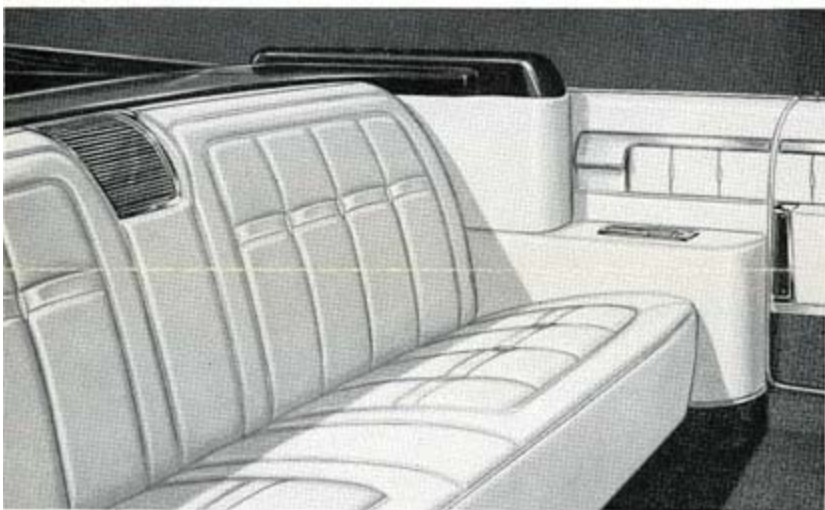

ELDORADO BIARRITZ

1960

42

The glamour and zest of open-car motoring are brought to new heights of comfort, convenience and luxury in the fabulous Eldorado Biarritz. Fully equipped with air suspension, the 345-horsepower "Q" engine and every power and convenience accessory, it offers unique motoring enjoyment in a setting of interiors unmatched for lasting luxury and beauty. All-leather upholstery selections include a choice of solid Red, White, Black, Locarno Blue, Beige Metallic, Dundee Green or Silver Metallic, all with deep-grained Cardiff leather for seat and seat back inserts with fine-grain Florentine leather bolsters. In addition to the conventional front seat styling, the Eldorado Biarritz is available with full bucket-type front seats for the more sports minded and for those who appreciate the extra support provided by the contoured back rest.