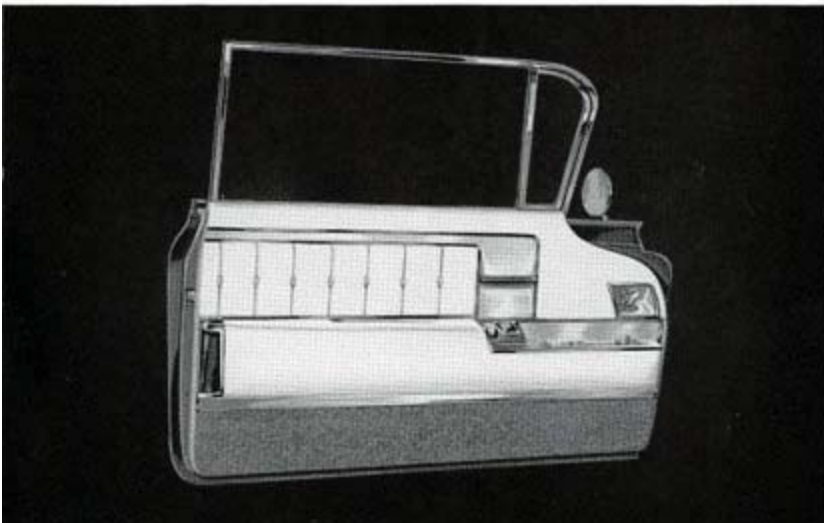

ELDORADO SEVILLE

1960

40

In glamour, in lasting beauty and in the comfort and convenience it provides, the Eldorado Seville is without peer among luxury coupe models. Completely equipped to provide the utmost in motoring enjoyment, it is also one of the most lavishly bestowed motor cars in every detail of styling decor. Seat cushions and seat backs, for example, are exclusively styled and superbly tailored in a longitudinal biscuit-and-elongated button-pattern, accented by full bolsters of supple, fine-grained Florentine leather. Upholstery selections for the seat cushion and seat back inserts include an elegant, diamond-patterned nylon Cardinal cloth in Locarno Blue, Siena Rose, Dundee Green or Heather, with harmonizing bolsters or richly-grained Cardiff leathers in White, Red or Beige. In addition to every power assist to make driving an effortless pleasure, the Eldorado Seville provides many exclusive individual features such as its smartly textured, fabric-covered steel top; illuminated red-lensed, safety door lights and even the extra convenience of two, flap-closing leather pockets on the rear of the front seat back.

TOP COLORS: 1. IVORY 2. BLACK 3. BEIGE
5. LUCERNE BLUE 7. CARRARA GREEN

*Add B after upholstery code number when selecting Bucket Seats.

ELDORADO SEVILLE

BASIC SPECIFICATIONS

Wheelbase	130"
Length, over-all	225"
Width, over-all	79.1"
Height, over-all	54.8"
Engine Horsepower	345