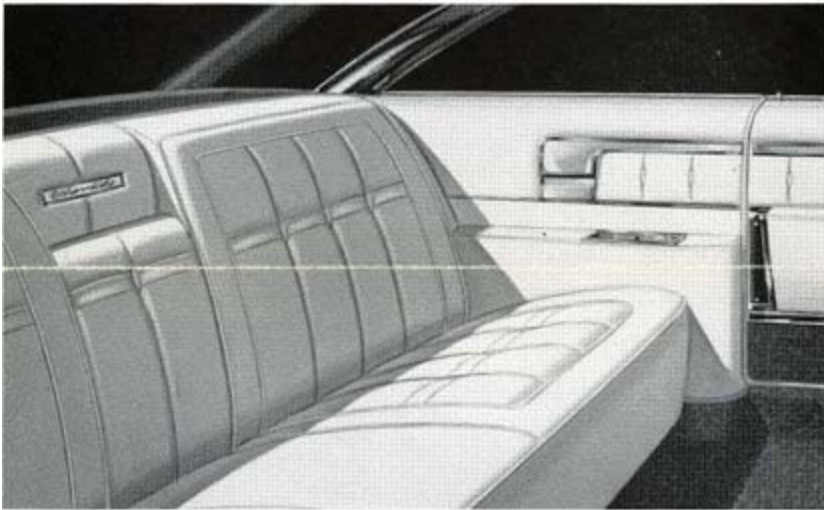

ELDORADO SEVILLE

1960

40

In glamour, in lasting beauty and in the comfort and convenience it provides, the Eldorado Seville is without peer among luxury coupe models. Completely equipped to provide the utmost in motoring enjoyment, it is also one of the most lavishly bestowed motor cars in every detail of styling decor. Seat cushions and seat backs, for example, are exclusively styled and superbly tailored in a longitudinal biscuit-and-elongated button-pattern, accented by full bolsters of supple, fine-grained Florentine leather. Upholstery selections for the seat cushion and seat back inserts include an elegant, diamond-patterned nylon Cardinal cloth in Locarno Blue, Siena Rose, Dundee Green or Heather, with harmonizing bolsters or richly-grained Cardiff leathers in White, Red or Beige. In addition to every power assist to make driving an effortless pleasure, the Eldorado Seville provides many exclusive individual features such as its smartly textured, fabric-covered steel top; illuminated red-lensed, safety door lights and even the extra convenience of two, flap-closing leather pockets on the rear of the front seat back.

TOP COLORS: 1. IVORY 2. BLACK 3. BEIGE
5. LUCERNE BLUE 7. CARRARA GREEN

*Add B after upholstery code number when selecting Bucket Seats.

ELDORADO SEVILLE

BASIC SPECIFICATIONS

Wheelbase	130"
Length, over-all	225"
Width, over-all	79.1"
Height, over-all	54.8"
Engine Horsepower	345