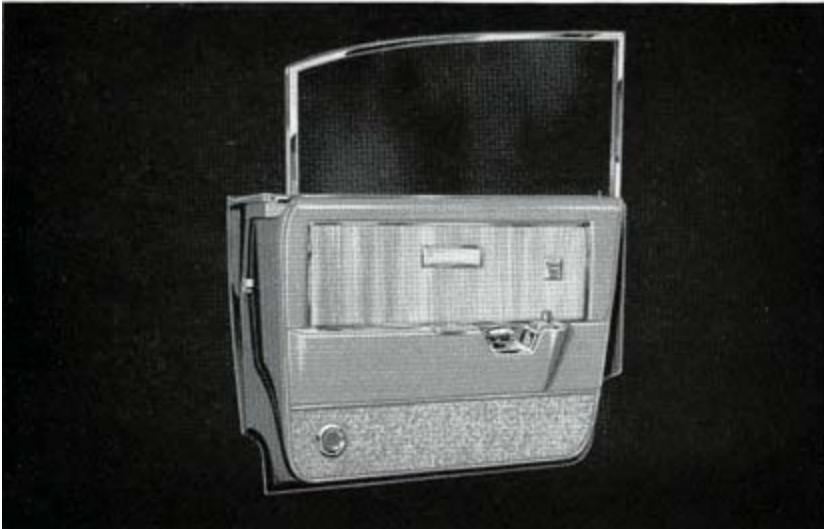

FLEETWOOD SIXTY SPECIAL SEDAN

1960

34

The deep affection which the Fleetwood Sixty Special inspires in the hearts of its owners arises not only from the distinctive exterior styling of this magnificent motor car but from the gracious atmosphere and unique elegance of its tastefully appointed interiors. There is extra luxury, too, in the use of full coil springs in seat cushions and seat backs and in the wide choice of specially selected fabrics including nylon Cardinal cloth with its muted diamond pattern; nylon Clarion cloth with its random weave, self-patterned stripes and fine, all-wool broadcloths. And there is equal luxury and exclusiveness in the tailored-fashioning of these fine fabrics into the rectangular biscuit-and-button pattern of the seat cushion and seat-back inserts. Full bolsters are of fine grain, Florentine leathers when Cardinal or Clarion cloth is selected, otherwise in matching all-wool broadcloth. Even the nylon-blend carpeting is of superior quality, extra-deep, looped pile for maximum warmth and luxury. A distinctive new safety provision for 1960 is the circular, red reflective lens on each lower door panel to alert drivers approaching from the rear whenever a car door is opened at night.