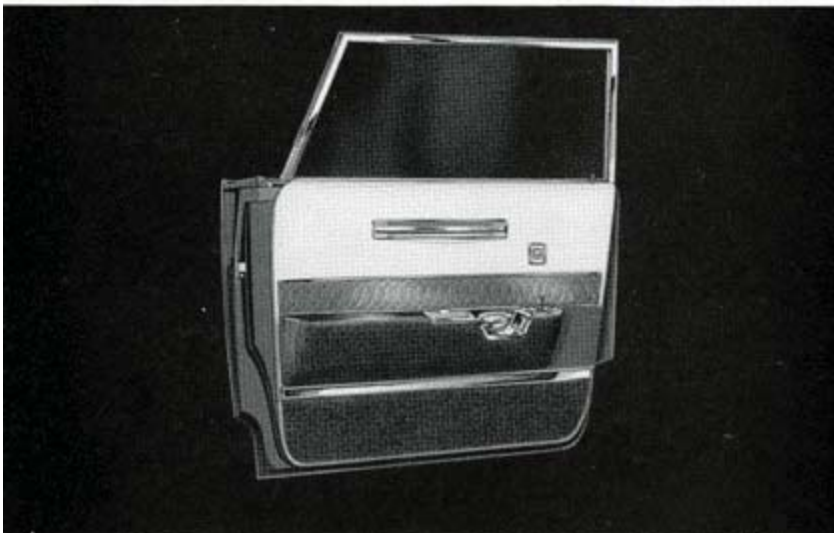

SEDAN DE VILLE

SIX WINDOW

1960

30

SEDAN DE VILLE
EQUIPMENT
AND INTERIORS

The interiors of the Sedan de Ville combine an air of enchantment with their full complement of luxury and convenience features. There are, for example, wide center armrests, front and rear; power seat; power windows; individual cigarette lighters and ash receivers both front and rear; and courtesy lights in each door panel. Bright and brushed chrome used for the Sedan de Ville's elegantly styled new door pulls, as well as for other control knobs and trim, add pleasing highlights throughout. New upholstery fabrics include diamond-patterned nylon Cambray cloth with gleaming Lurex metallic threads in either Silver, Blue or Turquoise against a black background; or the sculptured, soft-finished beauty of nylon Chadwick cloth in subtle shades of Fawn, Gray, Persian Sand or Green. Trieste quality, loop-pile, nylon-blend carpeting covering the entire floor also extends upward into the lower portions of the side-walls and door panels thus protecting these areas from unsightly scuff marks.

SEDAN DE VILLE

BASIC SPECIFICATIONS*

Wheelbase	130"
Length, over-all	225"
Width, over-all	79.9"
Height, over-all	53.7" (56.2")
Engine Horsepower	325

INTERIOR DIMENSIONS*

	FRONT	REAR
Head room	34.2" (32.8")	33.4" (33.8")
Shoulder room	60.5" (60.5")	59.1" (59.0")
Hip room	65.0" (65.2")	64.9" (65.6")
Leg room	46.1" (46.0")	45.3" (43.3")
Seat height	10.7" (10.2")	14.0" (12.2")